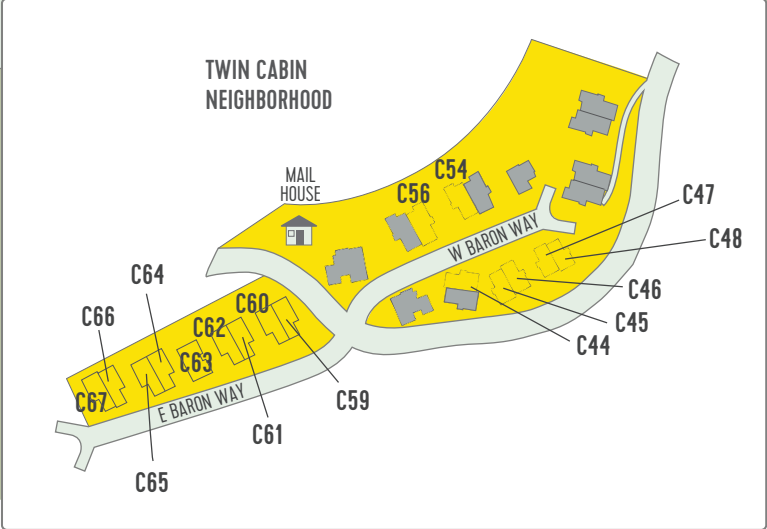

SUMMIT SKY
RANCH

COMMUNITY MAP